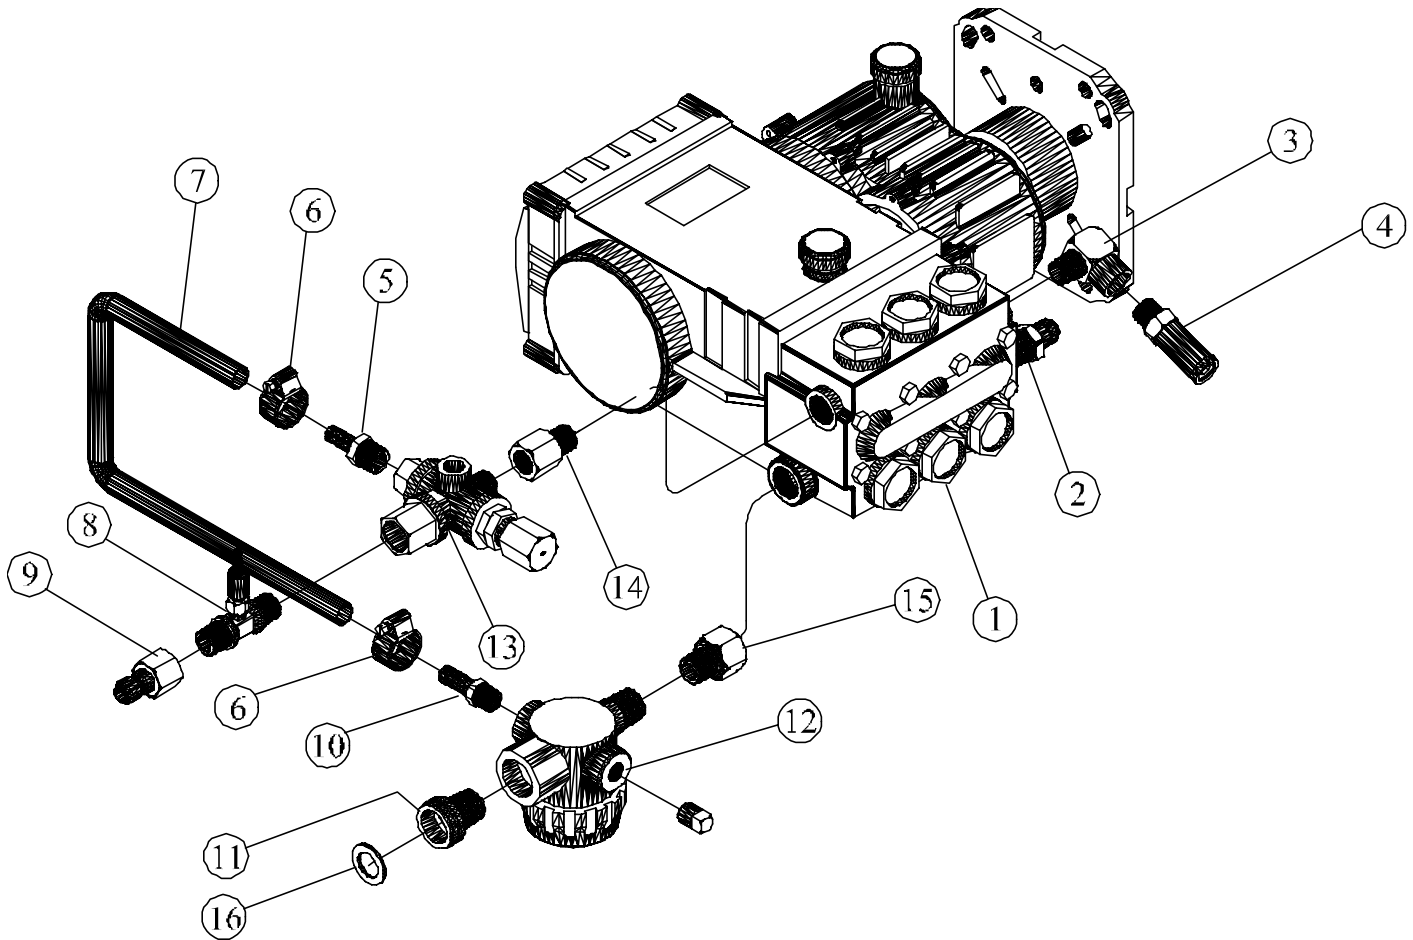

FIGURE 1-1A (PUMP, CAT., FITTING, HPJ5045 ASSY)

ITEM NO.	QTY.	DESCRIPTION	PART NO.
1	1	PUMP,PLUNGER,TRIPLEX,5000PSI,5GPM,GR,GP	JD7418-A
2	1	VALVE,RELIEF,THERMAL,145F,1/2"NPTM	JD6162-A
3	1	ELBOW,STREET,STEEL,PLATED,3/8NPT	JD3717-03
4	1	VALVE,RELIEF,3600-5000PSI,160F,3/8NPTM	JD7048-B
5	1	BARB,HOSE,MALE,BRASS,3/8HSX3/8NPT	JD2855-B
6	2	CLAMP,GEAR,WORM,SS,1/4 TO 5/8" DIA.	JD3068
7	1	TUBING,PVC,REINFORCED,3/8"ID	JD7575
8	1	INJ,CHEM,ADJ,5800PSI MAX,SS,194F,4.0-5.3	JD6140-G
9	1	PLUG,QUICK COUPLING,STAINLESS,3/8"NPTF	JD3103-A
10	1	BARB,HOSE,MALE,BRASS,3/8HSX1/4NPT	JD7220
11	1	CONNECTOR,BR,3/4GARDEN HOSEX1/2NPTM,SWIV	JD7142
12	1	STRAINER,WATER,IN-LINE,ALUMINUM,1/2"NPT	JD7782
13	1	VALVE,UNLOAD,PSI ACT,5100PSI,6.6 GPM	JD3324-M
14	1	ADAPTER,EXPANDING,STEEL,PLATED,3/8MX3/8F	JD6224-02
15	1	ADAPTER,EXPANDING,BRASS,1/2MX1/2F	JD6224-04
16	1	WASHER,RUBBER,HOSE,GARDEN,W/O SCREEN	JD 809-01

FIGURE 1-1B(PUMP, GEN., FITTING, HPJ5045 ASSY)