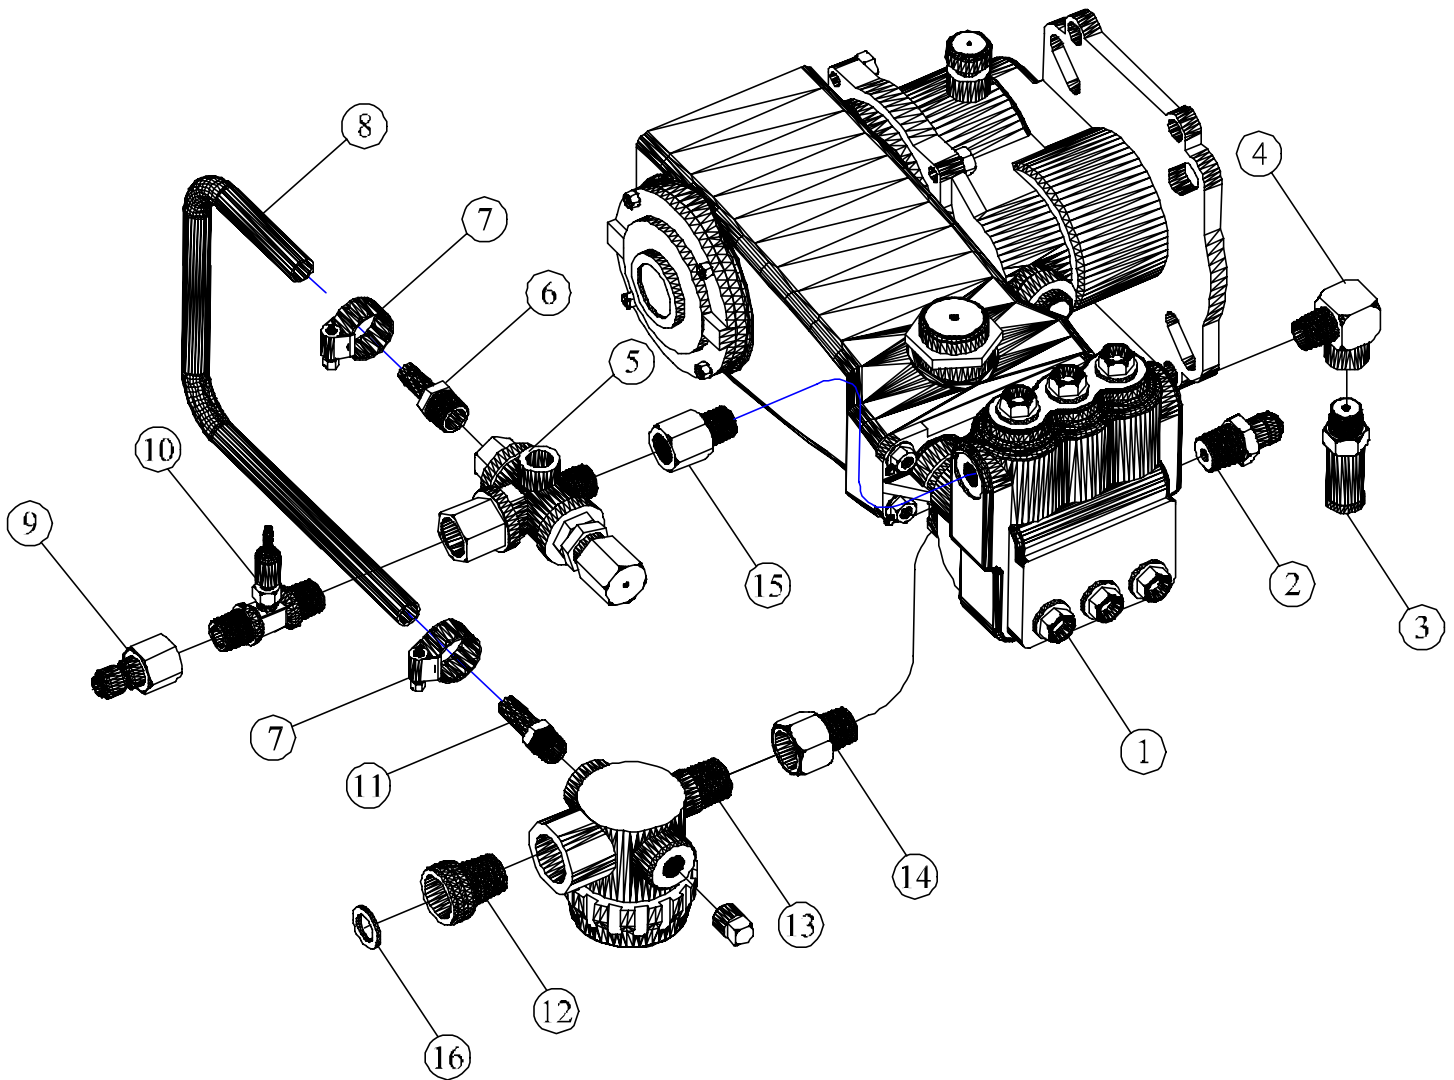

ITEM NO.	QTY.	DESCRIPTION	PART NO.
1	1	PUMP,PLUNGER,TRIPLEX,5000PSI,4.5GPM,G.R.	JD7783
2	1	VALVE,RELIEF,THERMAL,145F,1/2"NPTM	JD6162-A
3	1	VALVE,RELIEF,3600-5000PSI,160F,3/8NPTM	JD7048-B
4	1	ELBOW,STREET,STEEL,PLATED,3/8NPT	JD3717-03
5	1	VALVE,UNLOAD,PSI ACT,5100PSI,6.6 GPM	JD3324-M
6	1	BARB,HOSE,MALE,BRASS,3/8HSX3/8NPT	JD2855-B
7	2	CLAMP,GEAR,WORM,SS,1/4 TO 5/8" DIA.	JD3068
8	1.6	TUBING,PVC,REINFORCED,3/8"ID	JD7575
9	1	PLUG,QUICK COUPLING,STAINLESS,3/8"NPTF	JD3103-A
10	1	INJ,CHEM,ADJ,5800PSI MAX,SS,194F,4.0-5.3	JD6140-G
11	1	BARB,HOSE,MALE,BRASS,3/8HSX1/4NPT	JD7220
12	1	CONNECTOR,BR,3/4GARDEN HOSEX1/2NPTM,SWIV	JD7142
13	1	STRAINER,WATER,IN-LINE,ALUMINUM,1/2"NPT	JD7782
14	1	ADAPTER,EXPANDING,BRASS,1/2MX1/2F	JD6224-04
15	1	ADAPTER,EXPANDING,STEEL,PLATED,3/8MX3/8F	JD6224-02
16	1	WASHER,RUBBER,HOSE,GARDEN,W/O SCREEN	JD 809-01