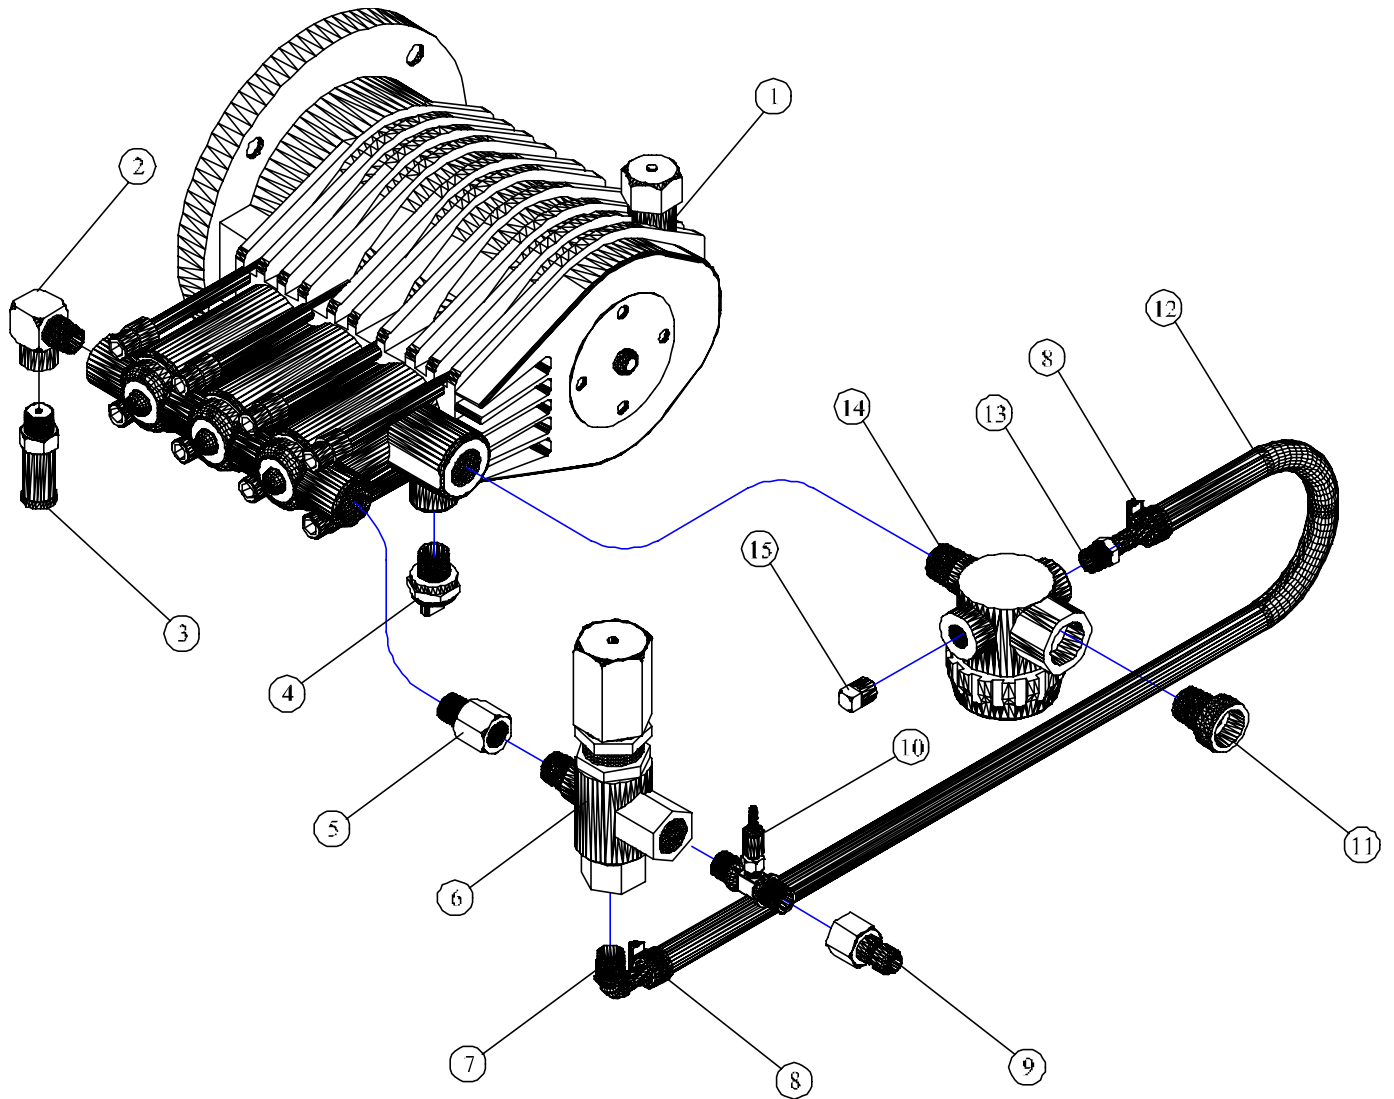

HPJ3540 MP

JENNY PRODUCTS

ITEM NO.	QTY.	DESCRIPTION	PART NO.
1	1	PUMP,PLUNGER,TRIPLEX,3500PSI,4.0GPM,G.R.	JD7788
2	1	VALVE,RELIEF,THERMAL,145F,1/2"NPTM	JD6162-A
3	1	VALVE,RELIEF,3600-5000PSI,160F,3/8NPTM	JD7048-B
4	1	ELBOW,STREET,STEEL,PLATED,3/8NPT	JD3717-03
5	1	VALVE,UNLOAD,PSI ACT,5100PSI,6.6 GPM	JD3324-M
6	1	BARB,HOSE,MALE,BRASS,3/8HSX3/8NPT	JD2855-B
7	2	CLAMP,GEAR,WORM,SS,1/4 TO 5/8" DIA.	JD3068
8	1.6	TUBING,PVC,REINFORCED,3/8"ID	JD7575
9	1	PLUG,QUICK COUPLING,STAINLESS,3/8"NPTF	JD3103-A
10	1	INJ,CHEM,ADJ,5800PSI MAX,SS,194F,4.0-5.3	JD6140-C
11	1	BARB,HOSE,MALE,BRASS,3/8HSX1/4NPT	JD7220
12	1	WASHER,RUBBER,HOSE,GARDEN,W/O SCREEN	JD 809-01
13	1	CONNECTOR,BR,3/4GARDEN HOSEX1/2NPTM,SWIV	JD7142
14	1	PLUG,HEAD,SQUARE,BRASS,1/4NPT	JD 679-02
15	1	STRAINER,WATER,IN-LINE,ALUMINUM,1/2"NPT	JD7782
16	1	ADAPTER,EXPANDING,BRASS,1/2MX1/2F	JD6224-04
17	1	ADAPTER,EXPANDING,STEEL,PLATED,3/8MX3/8F	JD6224-02

FIGURE 1-1A (PUMP, CAT., FITTING, HPJ3540 ASSY)

ITEM NO.	QTY.	DESCRIPTION	PART NO.
1	1	PUMP,PLUNGER,TRIPLEX,3000PSI,4.0GPM,CAT	JD7550
2	1	ELBOW,STREET,STEEL,PLATED,3/8NPT	JD3717-03
3	1	VALVE,RELIEF,3600-5000PSI,160F,3/8NPTM	JD7048-B
4	1	VALVE,RELIEF,THERMAL,145F,3/8"NPTM	JD6162-B
5	1	ADAPTER,EXPANDING,STEEL,PLATED,3/8MX3/8F	JD6224-02
6	1	VALVE,UNLOADER,PRESSURE,CAT,#7600S	JD7550-01
7	1	BARB,HOSE,ELBOW,MALE,BRASS,3/8HSX3/8NPT	JD7149
8	2	CLAMP,GEAR,WORM,SS,1/4 TO 5/8" DIA.	JD3068
9	1	PLUG,QUICK COUPLING,STAINLESS,3/8"NPTF	JD3103-A
10	1	INJECTOR,CHEMICAL,ADJUSTABLE,4-5GPM,3/8"	JD6140-C
11	1	CONNECTOR,BR,3/4GARDEN HOSEX1/2NPTM,SWIV	JD7142
12	1	TUBING,PVC,REINFORCED,3/8"ID	JD7575
13	1	BARB,HOSE,MALE,BRASS,3/8HSX1/4NPT	JD7220
14	1	STRAINER,WATER,IN-LINE,ALUMINUM,1/2"NPT	JD7782
15	1	PLUG,HEAD,SQUARE,BRASS,1/4NPT	JD 679-02