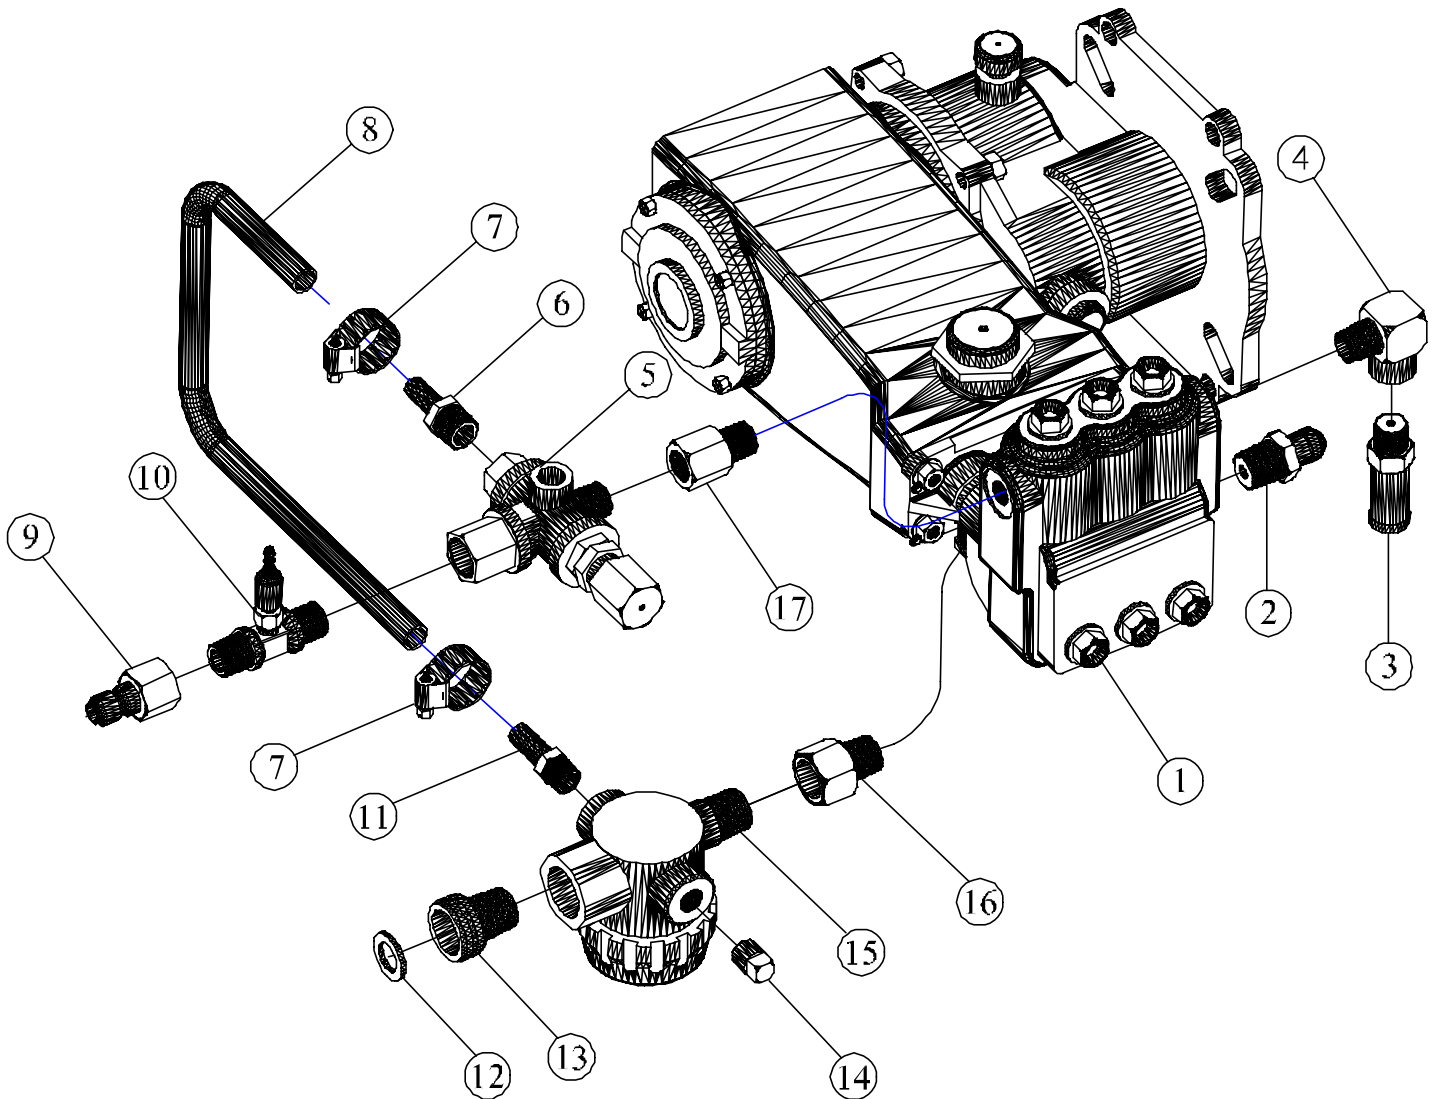

ITEM NO.	QTY.	DESCRIPTION	PART NO.
1	1	PUMP,PLUNGER,TRIPLEX,3500PSI,4.0GPM,G.R.	JD7788
2	1	VALVE,RELIEF,THERMAL,145F,1/2"NPTM	JD6162-A
3	1	VALVE,RELIEF,3600-5000PSI,160F,3/8NPTM	JD7048-B
4	1	ELBOW,STREET,STEEL,PLATED,3/8NPT	JD3717-03
5	1	VALVE,UNLOAD,PSI ACT,5100PSI,6.6 GPM	JD3324-M
6	1	BARB,HOSE,MALE,BRASS,3/8HSX3/8NPT	JD2855-B
7	2	CLAMP,GEAR,WORM,SS,1/4 TO 5/8" DIA.	JD3068
8	1.6	TUBING,PVC,REINFORCED,3/8"ID	JD7575
9	1	PLUG,QUICK COUPLING,STAINLESS,3/8"NPTF	JD3103-A
10	1	INJ,CHEM,ADJ,5800PSI MAX,SS,194F,4.0-5.3	JD6140-C
11	1	BARB,HOSE,MALE,BRASS,3/8HSX1/4NPT	JD7220
12	1	WASHER,RUBBER,HOSE,GARDEN,W/O SCREEN	JD 809-01
13	1	CONNECTOR,BR,3/4GARDEN HOSEX1/2NPTM,SWIV	JD7142
14	1	PLUG,HEAD,SQUARE,BRASS,1/4NPT	JD 679-02
15	1	STRAINER,WATER,IN-LINE,ALUMINUM,1/2"NPT	JD7782
16	1	ADAPTER,EXPANDING,BRASS,1/2MX1/2F	JD6224-04
17	1	ADAPTER,EXPANDING,STEEL,PLATED,3/8MX3/8F	JD6224-02