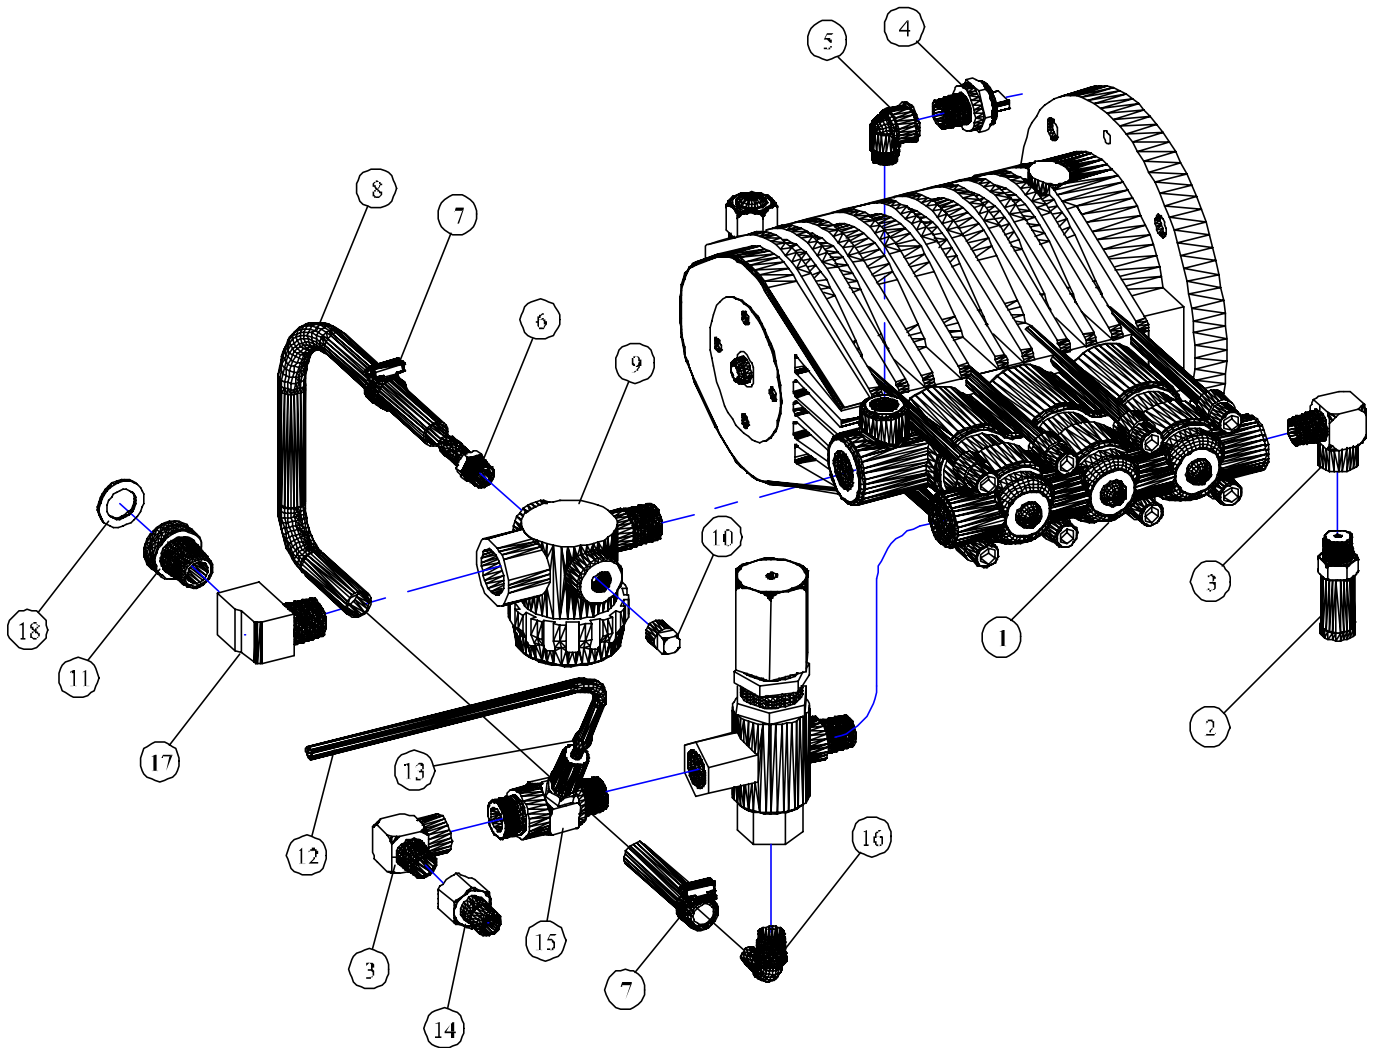

ITEM NO.	QTY.	DESCRIPTION	PART NO.
1	1	PUMP,PLUNGER,TRIPLEX,3000PSI,4.0GPM,CAT	JD7549
2	1	VALVE,RELIEF,3600-5000PSI,160F,3/8NPTM	JD7048-B
3	2	ELBOW,STREET,STEEL,PLATED,3/8NPT	JD3717-03
4	1	VALVE,RELIEF,THERMAL,145F,3/8"NPTM	JD6162-B
5	1	ELBOW,FEMALE,BRASS,FORGED,1/2NPT	JD3117
6	1	BARB,HOSE,MALE,BRASS,3/8HSX1/4NPT	JD7220
7	1	CLAMP,GEAR,WORM,SS,1/4 TO 5/8" DIA.	JD3068
8	2	TUBING,PVC,REINFORCED,3/8"ID	JD7575
9	1	STRAINER,WATER,IN-LINE,ALUMINUM,1/2"NPT	JD7782
10	1	PLUG,HEAD,SQUARE,BRASS,1/4NPT	JD 679-02
11	1	CONNECTOR,BR,3/4GARDEN HOSEX1/2NPTM,SWIV	JD7142
12	1	TUBING,PVC,CLEAR,3/8ODX1/4ID	JD3087
13	1	CLAMP,SLEEVE,PLASTIC,3/8ID	JD2759
14	1	PLUG,QUICK COUPLING,STAINLESS,3/8"NPTF	JD3103-A
15	1	INJECTOR,CHEMICAL,CAT#7194	JD7147-70
16	1	BARB,HOSE,ELBOW,MALE,BRASS,3/8HSX3/8NPT	JD7149
17	1	ELBOW,STREET,BRASS,FORGED,1/2NPT	JD 800-01
18	1	WASHER,RUBBER,HOSE,GARDEN,W/O SCREEN	JD 809-01

FIGURE 1-1 (PUMP, CAT, FITTINGS, HPJ3540-E, ASSY)