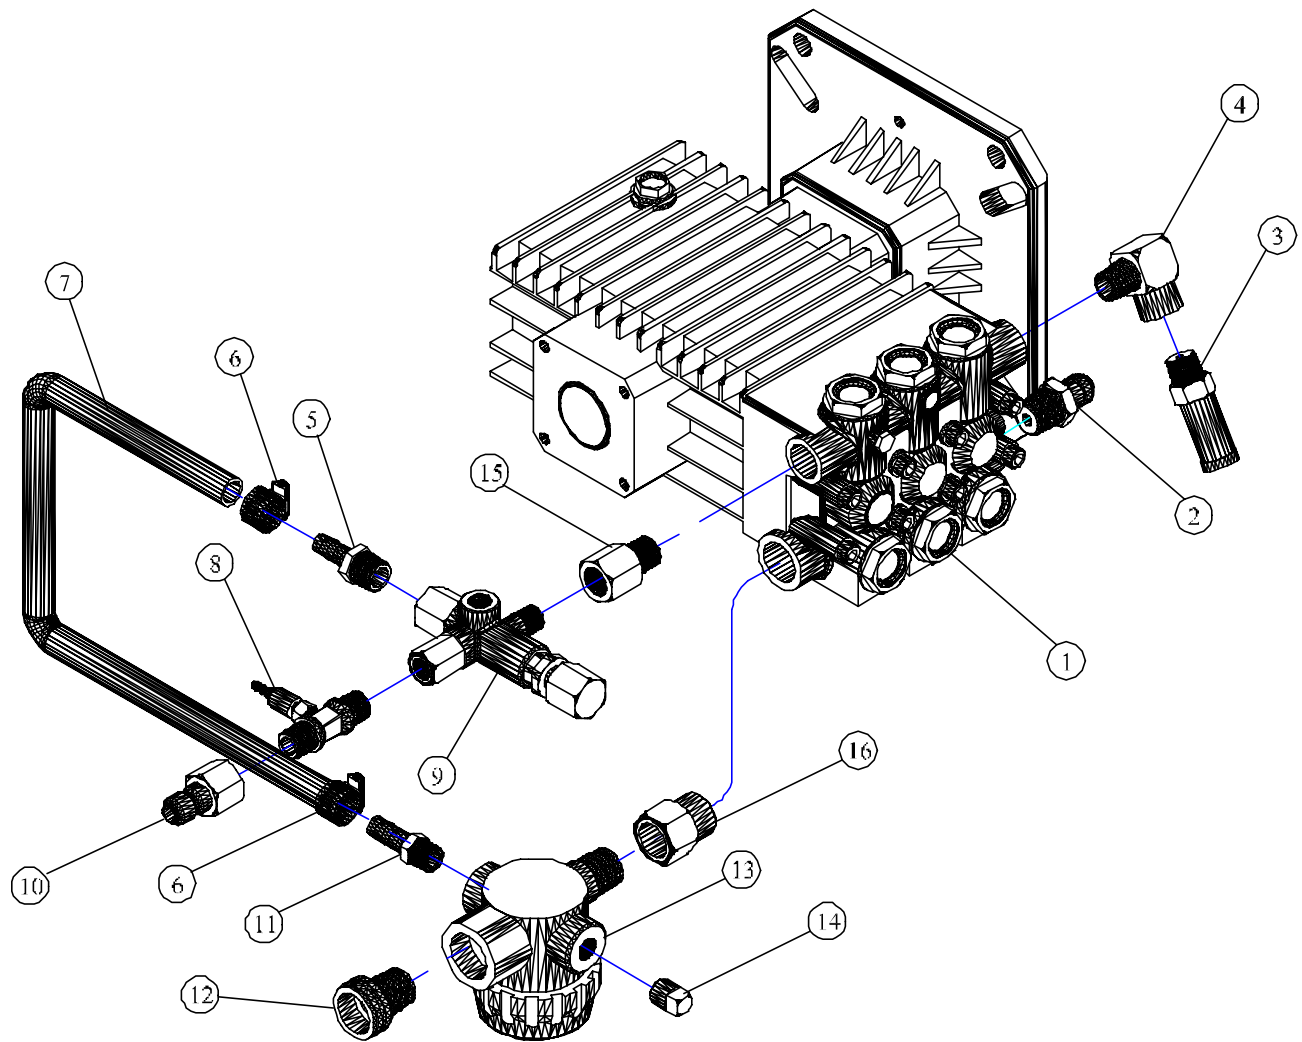

ITEM NO.	QTY.	DESCRIPTION	PART NO.
1	1	PUMP,PLUNGER,TRIPLEX,3000PSI,4.6GPM,GEN	JD7811
2	1	VALVE,RELIEF,THERMAL,145F,1/2"NPTM	JD6162-A
3	1	VALVE,RELIEF,2400-3000PSI,160F,3/8NPTM	JD7048-A
4	1	ELBOW,STREET,STEEL,PLATED,3/8NPT	JD3717-03
5	1	BARB,HOSE,MALE,BRASS,3/8HSX3/8NPT	JD2855-B
6	2	CLAMP,GEAR,WORM,SS,1/4 TO 5/8" DIA.	JD3068
7	1.5'	TUBING,PVC,REINFORCED,3/8"ID	JD7575
8	1	INJECTOR,CHEMICAL,ADJUSTABLE,4-5GPM,3/8"	JD6140-C
9	1	VALVE,UNLOAD,PSI ACT,3200PSI,8.0 GPM	JD3324-O
10	1	PLUG,QUICK COUPLING,BRASS,3/8"NPTF	JD3103-05
11	1	BARB,HOSE,MALE,BRASS,3/8HSX1/4NPT	JD7220
12	1	BARB,HOSE,MALE,BRASS,3/8HSX3/8NPT	JD7142
13	1	STRAINER,WATER,IN-LINE,ALUMINUM,1/2"NPT	JD7782
14	1	PLUG,HEAD,SQUARE,BRASS,1/4NPT	JD 679-02
15	1	ADAPTER,EXPANDING,STEEL,PLATED,3/8MX3/8F	JD6224-02
16	1	ADAPTER,EXPANDING,BRASS,1/2MX1/2F	JD6224-04