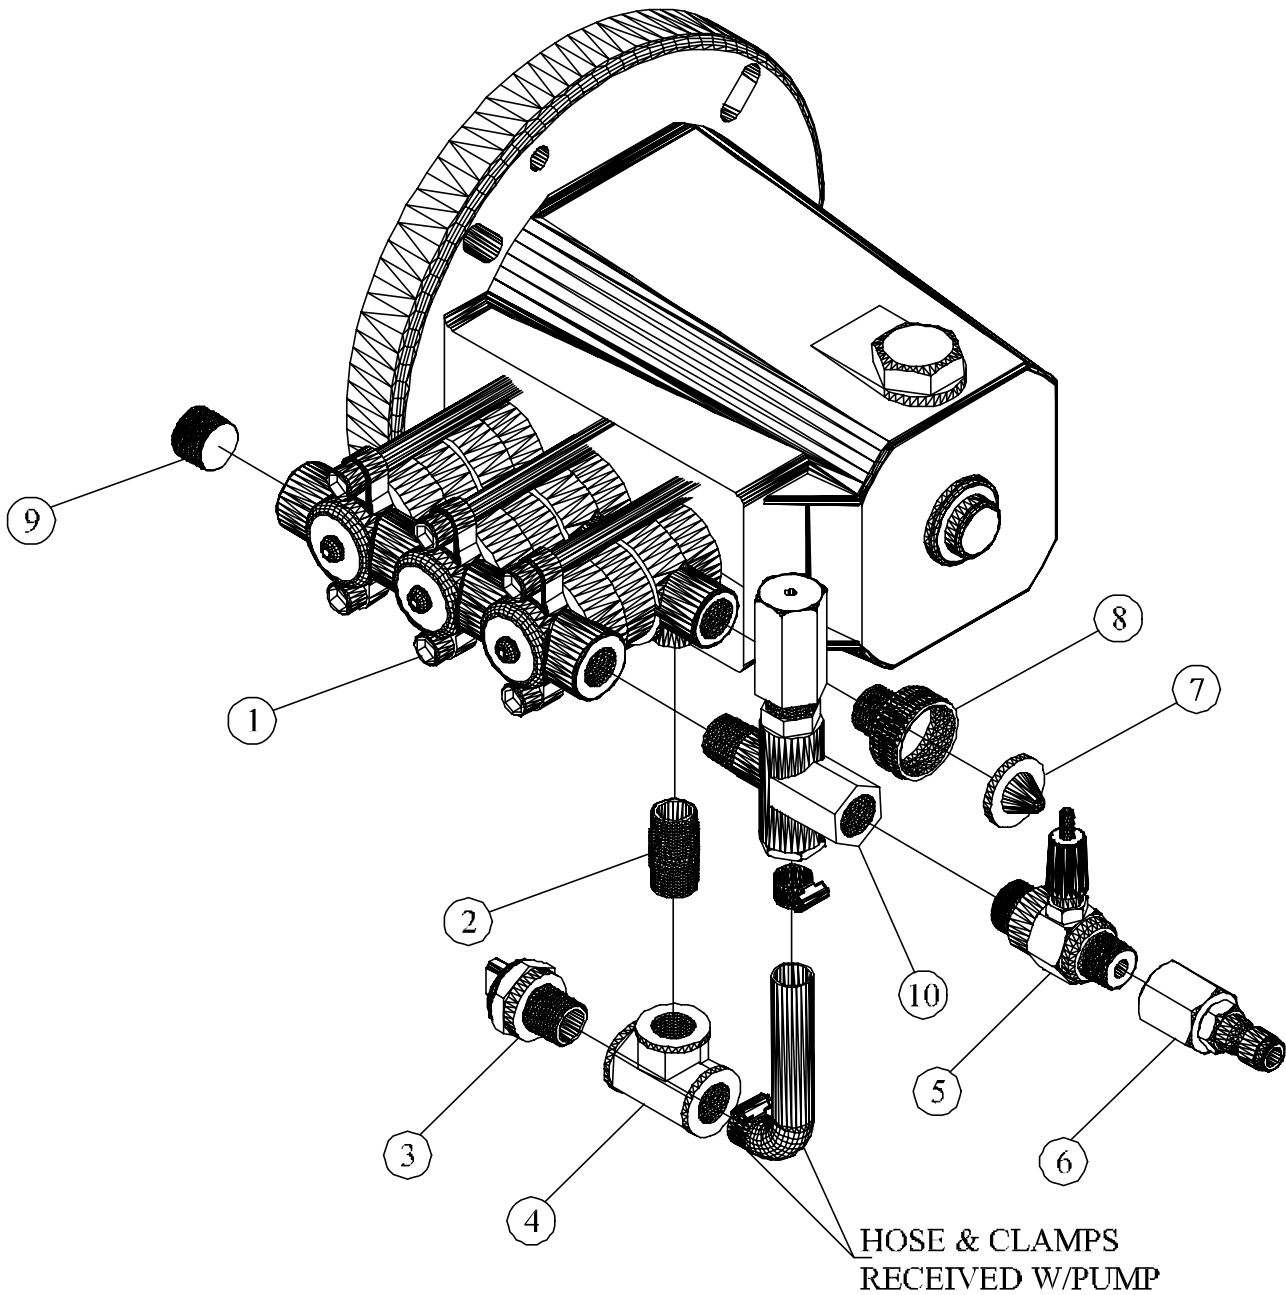

ITEM NO.	QTY.	DESCRIPTION	PART NO.
1	1	PUMP,PLUNGER,TRIPLEX,2000PSI,3.0GPM,CAT	JD7199
2	1	NIPPLE,CLOSE,BRASS,1/4NPT	JD3057
3	1	VALVE,RELIEF,THERMAL,145F,1/4"NPTM	JD6162-C
4	1	TEE,FEMALE,BRASS,1/4NPT	JD3095
5	1	INJECTOR,CHEMICAL,CAT#7193	JD7147-77
6	1	PLUG,QUICK COUPLING,BRASS,3/8"NPTF	JD3103-05
7	1	WASHER,STRAINER,MESH,WIRE,BRASS,#30	JD 809
8	1	CONNECTOR,BRASS,3/4GARDEN HOSEX3/8NPTM	JD7148
9	1	PLUG,SOCKET,HEX,BRASS,3/8NPT	JD7151
10	1	VALVE,UNLOADER,PRESSURE,CAT#7500 RECEIVED W/PUMP	JD7147-45