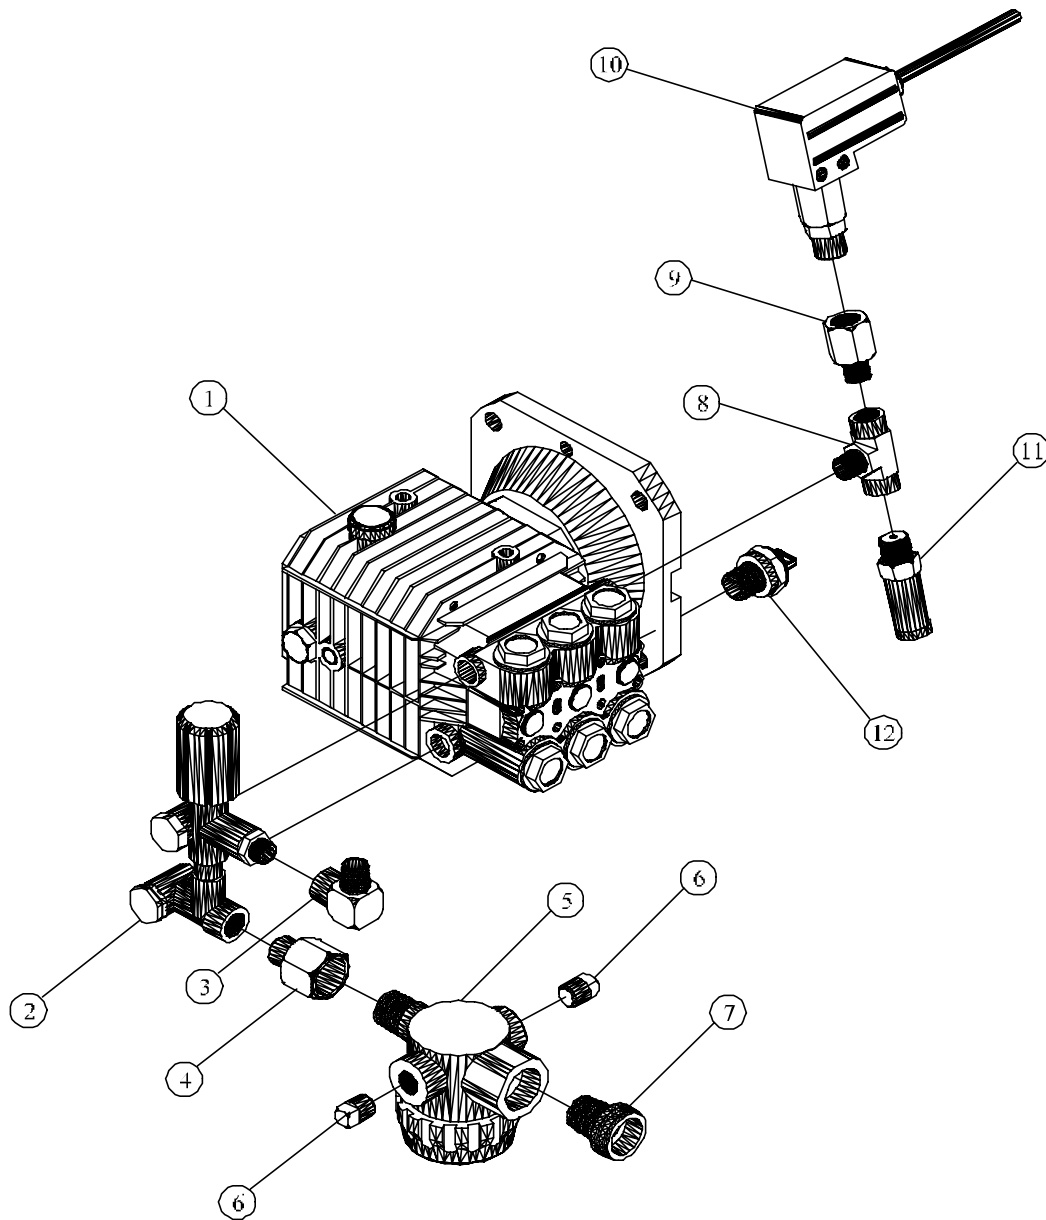

ITEM NO.	QTY.	DESCRIPTION	PART NO.
1	1	PUMP,PLUNGER,TRIPLEX,1500PSI,2.11GPM	JD7813
2	1	VALVE,UNLOADER,PUMP-MOUNT,W/O INJ.,GEN	JD7805-B
3	1	ELBOW,STREET,STEEL,PLATED,3/8NPT	JD3717-03
4	1	ADAPTER,EXPANDING,BRASS,3/8NPTMX1/2NPTF	JD6224-06
5	1	STRAINER,WATER,IN-LINE,ALUMINUM,1/2"NPT	JD7782
6	2	PLUG,HEAD,SQUARE,BRASS,1/4NPT	JD 679-02
7	4	CONNECTOR,BR,3/4GARDEN HOSEX1/2NPTM,SWIV	JD7142
8	4	TEE,BRANCH,MALE,STEEL,PLATED,1/4NPT	JD7858
9	1	ADAPTER,EXPANDING,STEEL,PLATED,1/4MX3/8F	JD6224
10	1	SWITCH,PSI,SP,ST,NO,15A,230V,3/8NPT	JD3977
11	1	VALVE,RELIEF,1200-2400PSI, 145°F,1/4NPTM	JD7048-F
12	1	VALVE,REIEF ,THERMAL,190F,3/8"NPTM	JD6162-B