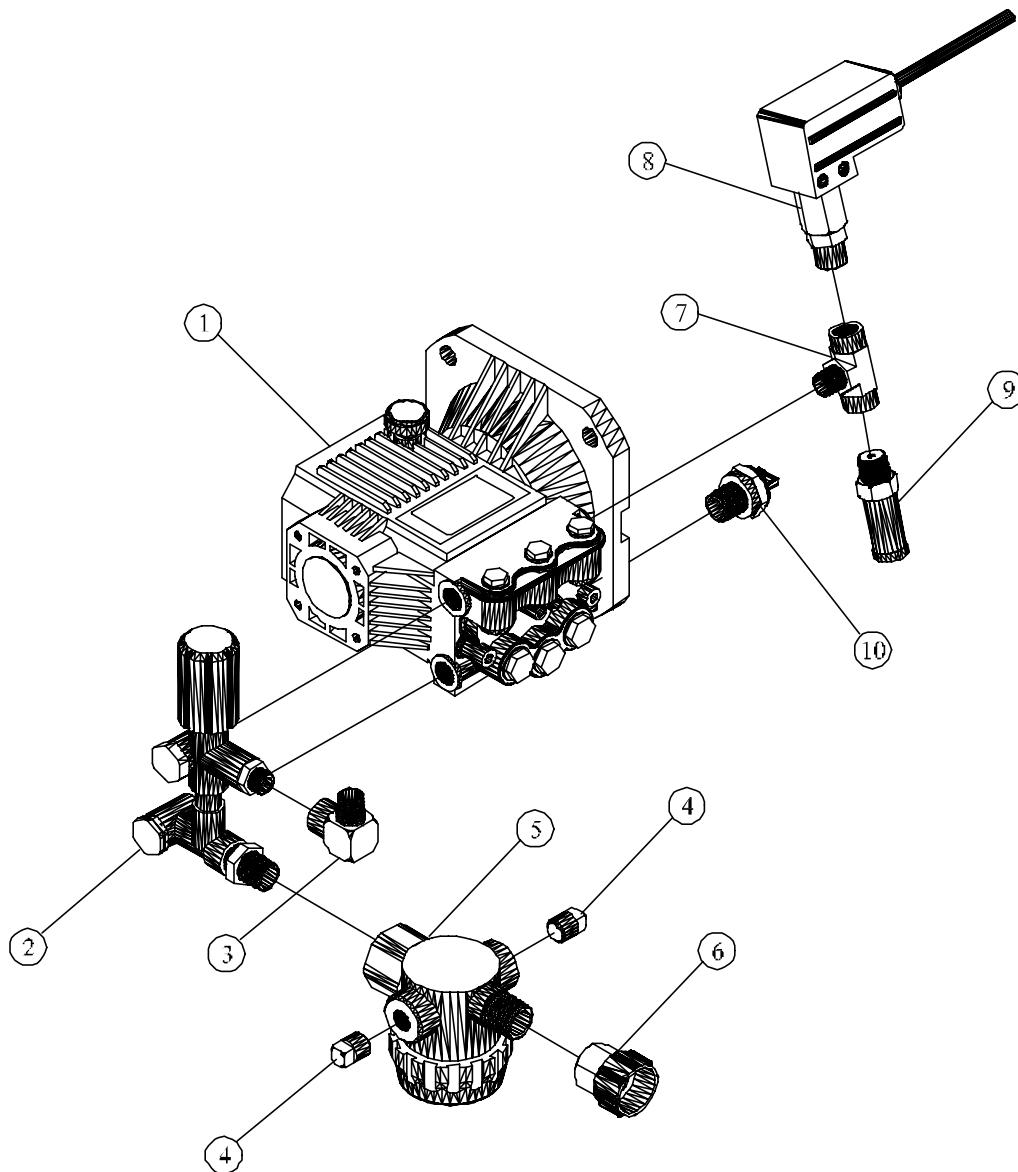

FIGURE 1-1A (PUMP, GEN., FITTING, ELHW1421,OEP, ASS'Y)

ITEM NO.	QTY.	DESCRIPTION	PART NO.
1	1	PUMP,PLUNGER,TRIPLEX,1800PSI,2.1GPM,AR	JD7493
2	1	VALVE,UNLOADER,PUMP-MOUNT,W/O INJ.,AR	JD7493-B
3	1	ELBOW,STREET,STEEL,PLATED,3/8NPT	JD3717-03
4	2	PLUG,HEAD,SQUARE,BRASS,1/4NPT	JD 679-02
5	1	STRAINER,WATER,IN-LINE,ALUMINUM,1/2"NPT	JD7782
6	1	CONNECTOR,BRASS,3/4-GARDEN HOSEX1/2NPTF	JD7142-C
7	1	TEE,BRANCH,MALE,STEEL,PLATED,3/8NPT	JD7866
8	1	SWITCH,PSI,SP,ST,NO,15A,230V,3/8NPT	JD3977
9	1	VALVE,RELIEF,1200-2400PSI,160F,3/8NPTM	JD7048-C
10	1	VALVE,RELIEF,THERMAL,145F,1/2"NPTM	JD6162-A