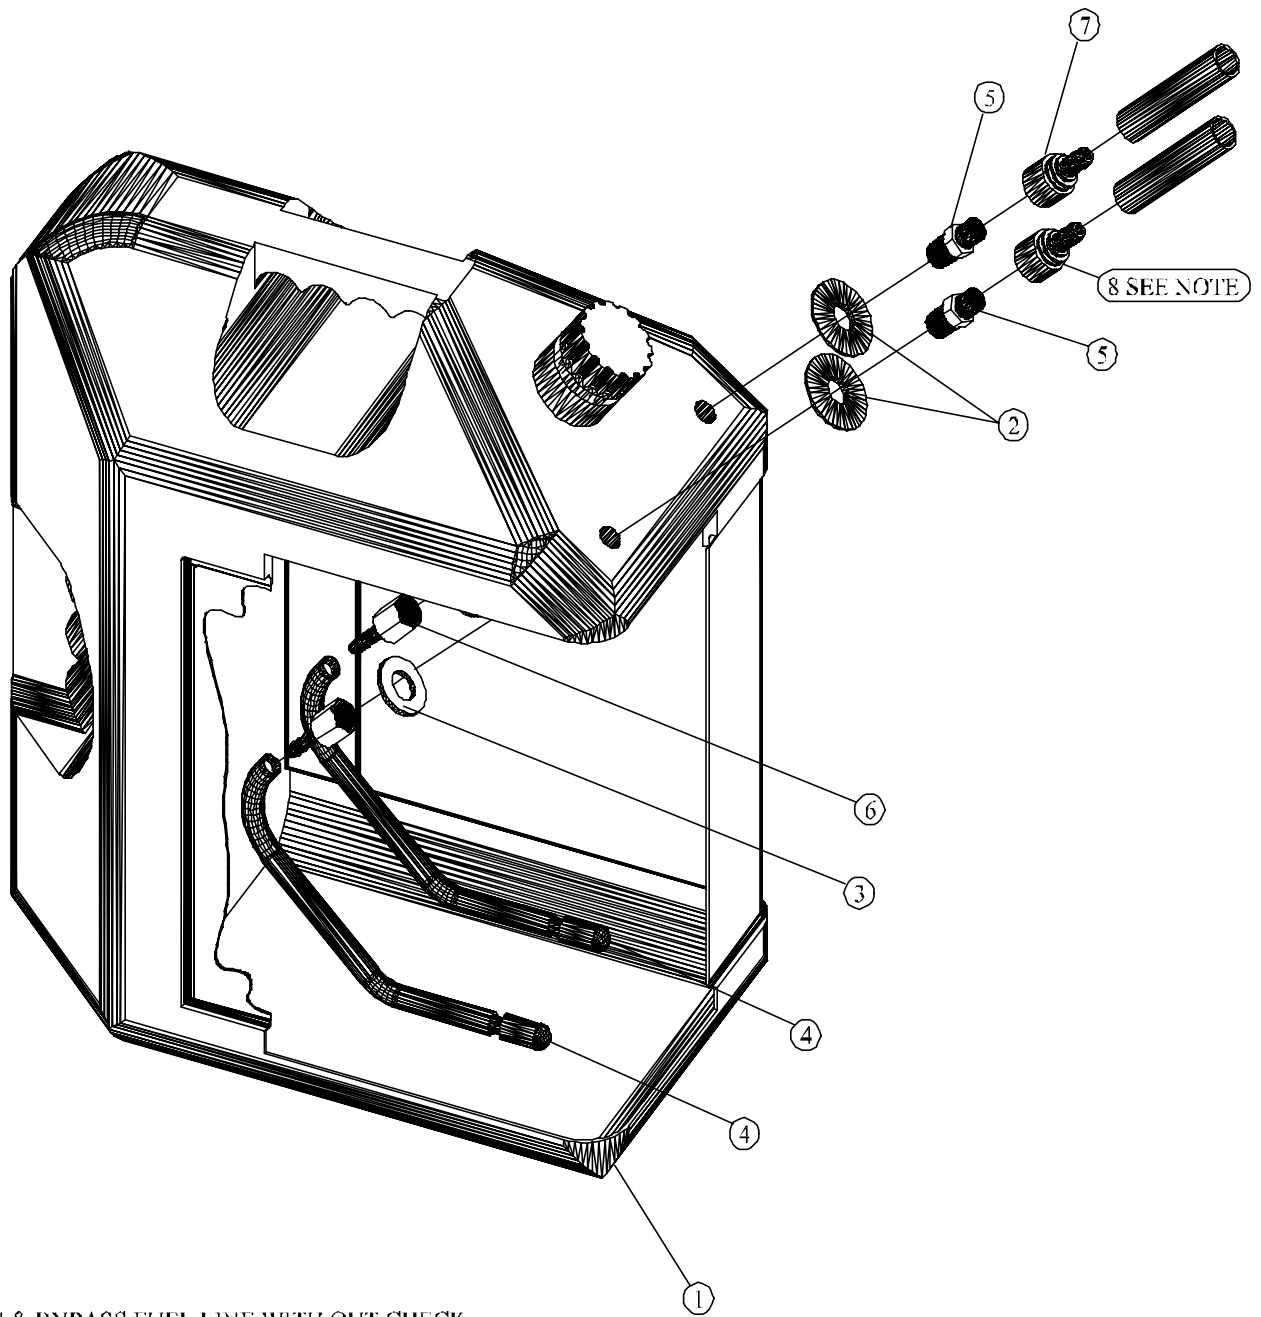

FIGURE 1-1B (PUMP, AR., FITTING, ELHW1421,OEP, ASS'Y)

NOTE:
1) RETURN & BYPASS FUEL LINE WITH OUT CHECK.

ITEM NO.	QTY.	DESCRIPTION	PART NO.
1	1	TANK,FUEL,DIESEL,YELLOW,5 GALLON	JD7965
2	2	WASHER,BONDED,SEALER,MECH/GALV,1/2"X 1"	JD7909
3	2	WASHER,FLAT,STEEL,PLATED,9/16	JD1492
4	2	STRAINER,FUEL,BRASS,W/SCREEN&TUBING	JD7140-B
5	2	PLUG,QUICK COUPLING,BRASS,1/4"NPTM,GAS	JD7778-A
6	2	BARB,HOSE,FEMALE,BRASS,1/4HSX1/4NPTF	JD7828
7	1	SOCKET,QUICK COUPLING,BRASS,1/4"HOSE,GAS	JD7778
8	1	SOCKET,QUICK COUPLING,BR,1/4"HS,W/O-CHK	JD7778-B