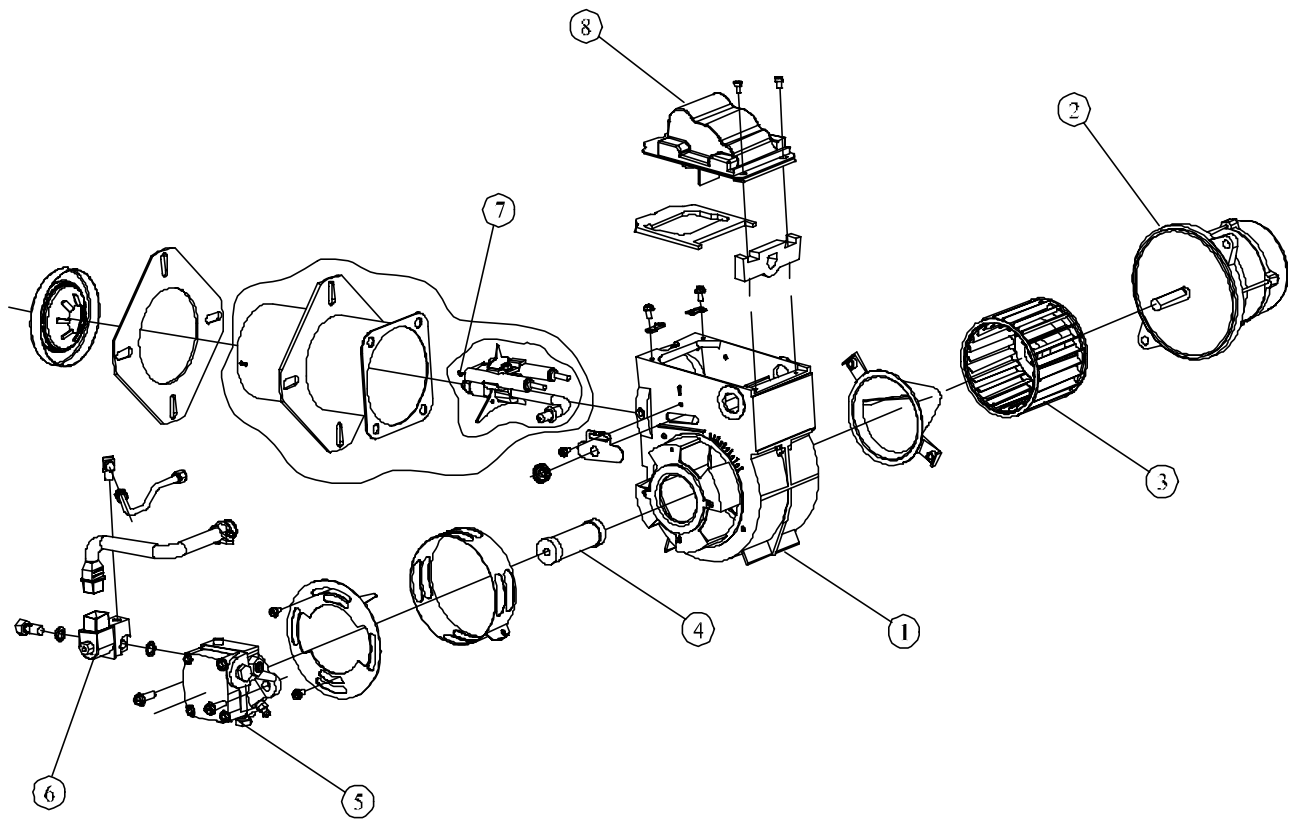

FIGURE 1-2(TANK, FUEL, DIESEL, YELLOW, 5 GAL., JD7956-A, ASS'Y)

ITEM NO.	QTY.	DESCRIPTION	PART NO.
1-A	1	BURNER, GUN, FIRED, OIL, 115 VOLT ASSY	JD7634
1-B	1	BURNER, GUN, FIRED, OIL, 230 VOLT ASSY	JD7635
2-A	1	MOTOR, 1/7HP, 115V, 3450 RPM, BECKETT	JD7634-01
2-B	1	MOTOR, 1/7HP, 220V, 3450 RPM, BECKETT	JD7634-05
3	1	WHEEL, BLOWER, ST	JD7634-02
4	1	COUPLING, ASSY, PLASTIC, FUEL, PUMP, BECKETT	JD7634-03
5	1	PUMP, OIL, FUEL, SINGLESTAGE, 3GPH, 3450RPM	JD3306-D
6-A	1	VALVE, SOLENOID, FUEL, 120V, 1/8NPT	JD3306-B
6-B	1	VALVE, SOLENOID, FULE, 230V, 1/8NPT	JD3306-C
7	1	NOZZLE, BURNER, OIL, 1.25GPH, 80 DEG. H.C. 1021,1421 MODELS	JB1515
8-A	1	TRANSFORMER, IGNITION, 115V PRIM, 10,000SEC	JD7634-04
8-B	1	TRANSFORMER, IGNITION, 220V PRIM, 10,000SEC	JD7634-06